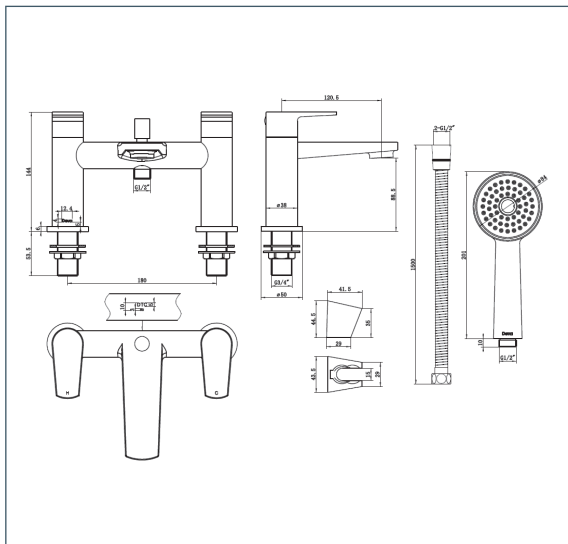

Flow (Bar - l/min, open outlet)

Spout

Flow 0.1	Flow 0.3	Flow 0.5	Flow 1.0	Flow 2.0	Flow 3.0	Flow 4.0	Flow 5.0
4	6	8	11.6	16.5	20.3	23.5	26.4

Handset

2.5	3.9	5.3	7.9	11.7	14.7	17.5	20.2

2307780

2206334